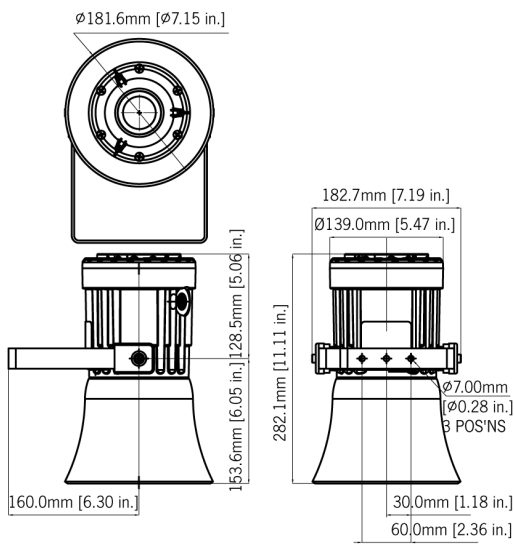

Features

- Very large termination area.
- Ratchet adjustable stainless steel 'U' bracket.
- IN & OUT terminals

Approvals

- ATEX certificate: SIRA 13ATEX1139X,
- IECEx certificate: IECEx SIR 13.0029X,
- Ex EAC TR CU 012/2011 certified: KZ.1510019.22.01.00271

Coding

- II 2G Ex d IIC T4 Ta. -60° to +50°C
- II 2G Ex d IIC T3 Ta. -60° to +70°C
- II 2G Ex d IIB T6 Ta. -60° to +50°C
- II 2G Ex d IIB T5 Ta. -60° to +65°C
- II 2G Ex d IIB T4 Ta. -60° to +70°C

Specification

SPL:	102dB +/-3dB @ 1w @ 1m (Pink) 113dB +/-3dB @ 15w @ 1m (Rated)
Rated power:	15 Watts RMS
70v line tapings:	15w / 7.5w / 3w / 1w
100v line tapings:	15w / 7.5w / 3w / 1w
Low impedance:	8 Ohm or 16 Ohm
Dispersion:	120° @ 1kHz & 32° @ 4kHz
Frequency range:	400Hz to 8000 Hz
DC Line monitoring:	2.2 μ F Capacitor (Transformer) 470 μ F Capacitor (Low impedance)
Ingress protection:	IP66/67
Housing material:	GRP
Colour:	RAL3000 Red (others available on request)
BExL 15 flare:	High impact UL94 V0 & 5VA FR ABS (Red)
Cable entries:	Dual M20 ISO
Terminals:	0.5 to 4.0mm ² cables.
Relative humidity:	95% - Additional tropicalisation is recommended for applications where both high relative humidity and high ambient temperatures exist
Weight:	70/100V line: 3.8kg/8.36lbs Low imp.: 3.45kg/7.59lbs